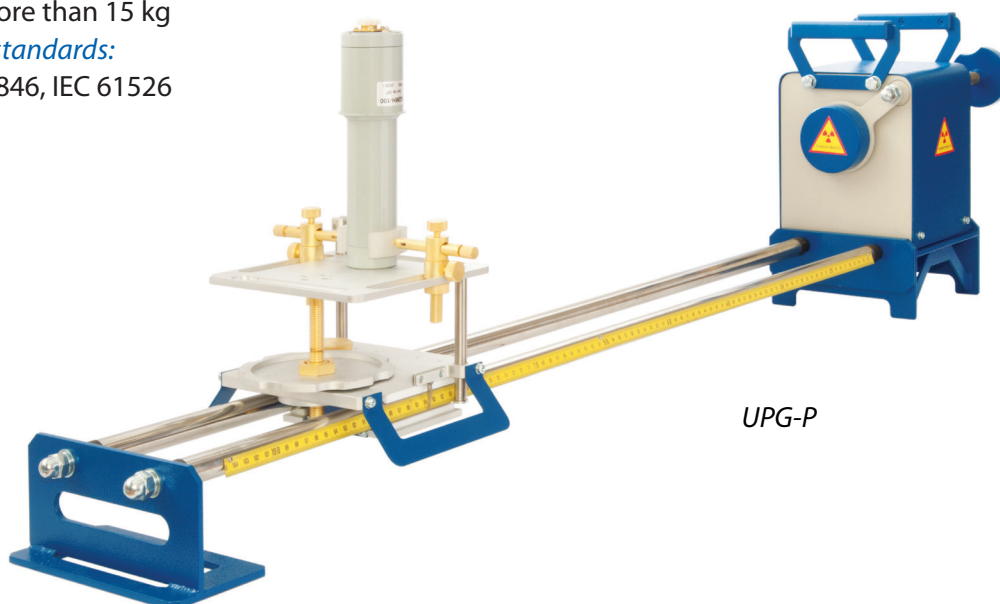

Scientific Production Company "Doza"

Calibration equipment

Radiation control equipment

UPG-P: Desktop Gamma beam irradiator

Calibration of gamma dose and dose rate meters.

Calibration of:

- Ambient equivalent dose $H^*(10)$ meters (Sv, Sv/h)
- Personal equivalent dose $H_p(10)$ meters (Sv, Sv/h)
- Exposure dose X meters (R, R/h)
- Two sources in irradiator
- Select source and collimator opening using tumbler

Physical characteristics

Range of reproduced dose rate:

- $0.5 \mu\text{Sv/h} \div 1.0 \text{ mSv/h}$ ($50 \mu\text{R/h} \div 100 \text{ mR/h}$)

Sources activities:

- $6 \times 10^6; 6 \times 10^8 \text{ Bq}$ (0,2; 20 mCi) Cs-137

Overall dimensions:

- 1250×400×300 mm

Irradiator weight:

- Not more than 37 kg

Calibration bench weight:

- Not more than 15 kg

Reference standards:

- IEC 60846, IEC 61526

UPG-P

UPGD-2M-D: Gamma beam irradiator

Calibration of gamma dose and dose rate meters

Calibration of:

- Ambient equivalent dose $H^*(10)$ meters (Sv, Sv/h)
- Personal equivalent dose $H_p(10)$ meters (Sv, Sv/h)
- Exposure dose X meters (R, R/h)
- Four sources in irradiator
- Select source and move to working position/return to storage position using special rod
- Transfer container for temporary storage of sources
- Red light signal of source working position